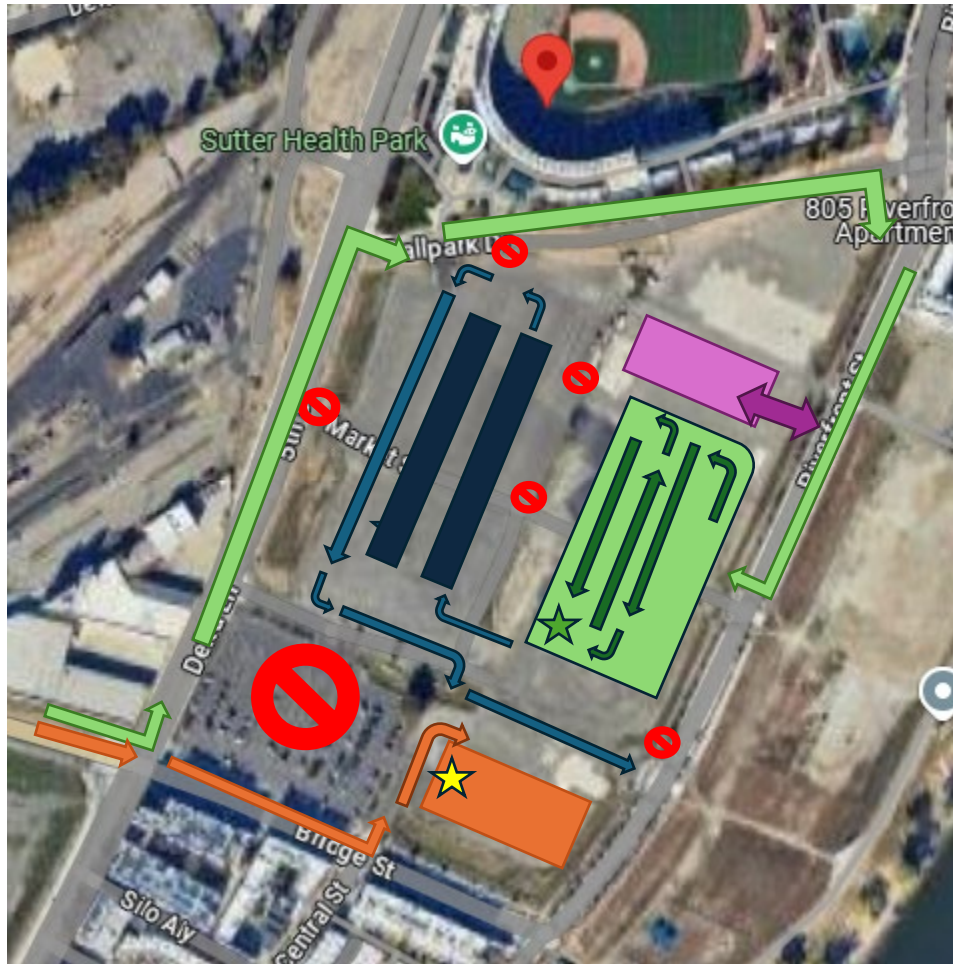

Mega Drop North Map

-  : Troop entrance to pick up cookies
-  : VIP Staged orders entrance/exit (follow green, then purple)
-  : Cookie pick up line and exit
-  : Volunteer/staff/media parking
-  : Do not enter
-  : Volunteer Check-In (working event)
-  : Car Check-In (picking up cookies)